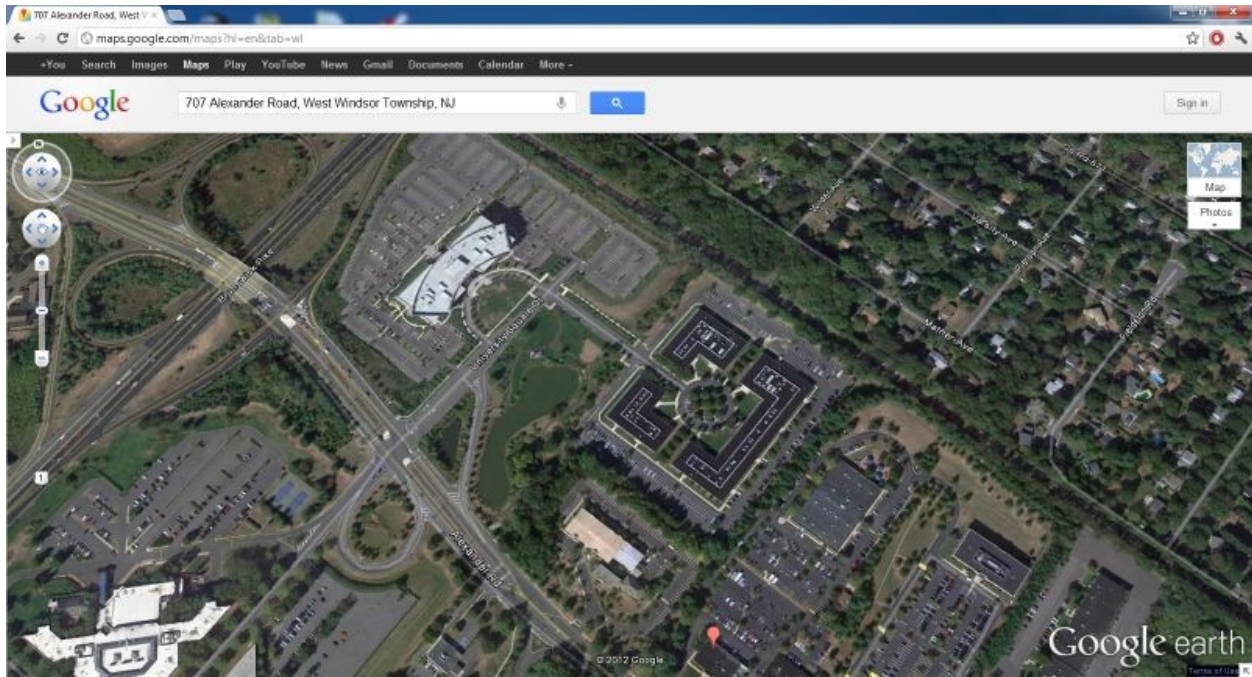

DSRC Field Day site

The address is 707 Alexander Rd. Princeton, NJ 08540

Here is a map of the area.

The red balloon indicates the Red Cross building.

David Sarnoff Radio Club Field Day Location:

American Red Cross
707 Alexander Rd
Princeton, NJ 08540

Driving Directions:

From US 1 North: Take the Alexander Road exit toward Princeton/Princeton Junction. Turn right onto Alexander road. In 0.3 miles turn left into the driveway at the green "707 Alexander Road" sign. Take the driveway back around the front building and then continue through the next parking lot beside the back building and you should see tents and antennae (?) in the back lawn area. Or follow small signs that say DSRC and/or Field Day.

From US 1 South: Take the Alexander Road East exit toward Princeton Junction. Merge onto Alexander road. In 0.4 miles turn left into the driveway at the green "707 Alexander Road" sign. Follow instructions above as to location of the radio operations.

Below is a satellite view

The exchange between RT 1 and Alexander Rd is in the upper left corner.

This is the entrance to 707 Alexander Rd.

This is the view as you enter the property from Alexander Rd.

Below is the general layout.
Our area is at the rear of the property.
The red line shows how to get there