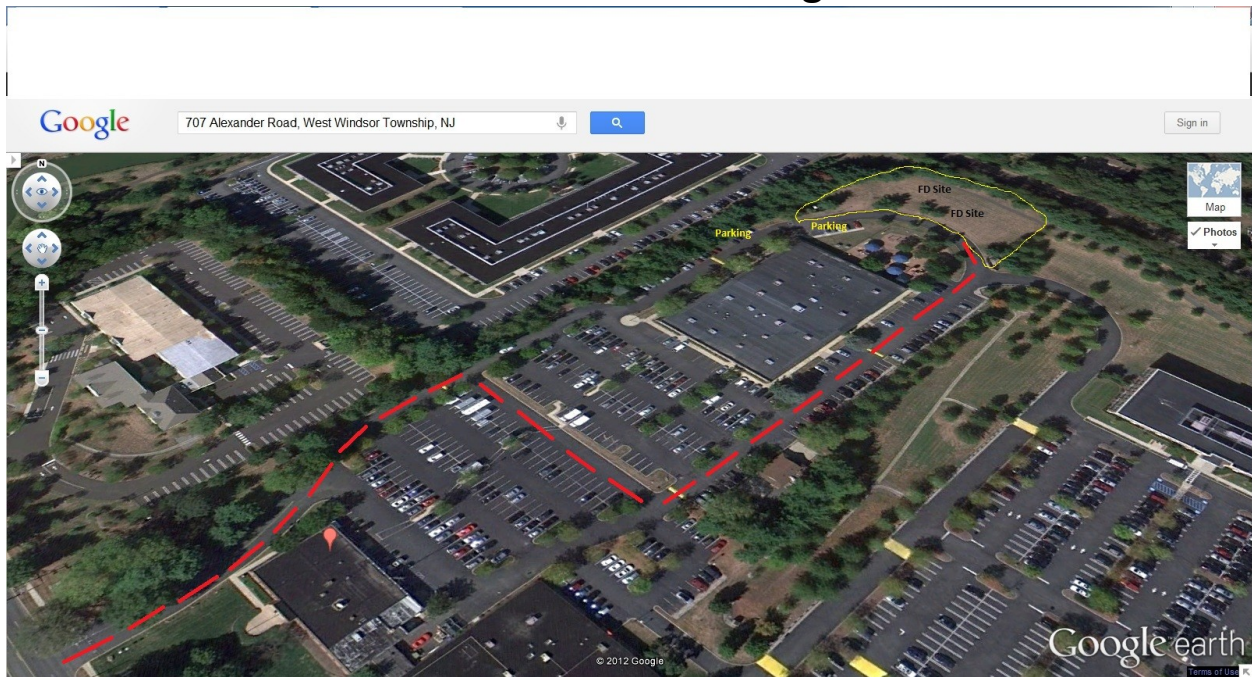

Driving Directions:

From US 1 North: Take the Alexander Road exit toward Princeton/Princeton Junction. Turn right onto Alexander road. In 0.3 miles turn left into the driveway at the green "707 Alexander Road" sign. Take the driveway back around the front building and then continue through the next parking lot beside the back building and you should see tents and antennae (?) in the back lawn area. Or follow small signs that say DSRC and/or Field Day.

From US 1 South: Take the Alexander Road East exit toward Princeton Junction. Merge onto Alexander road. In 0.4 miles turn left into the driveway at the green "707 Alexander Road" sign. Follow instructions above as to location of the radio operations.

Below is a satellite view

The exchange between RT 1 and Alexander Rd is in the upper left corner.

This is the entrance to 707 Alexander Rd.

This is the view as you enter the property from Alexander Rd.

Below is the general layout.
Our area is at the rear of the property.
The red line shows how to get there