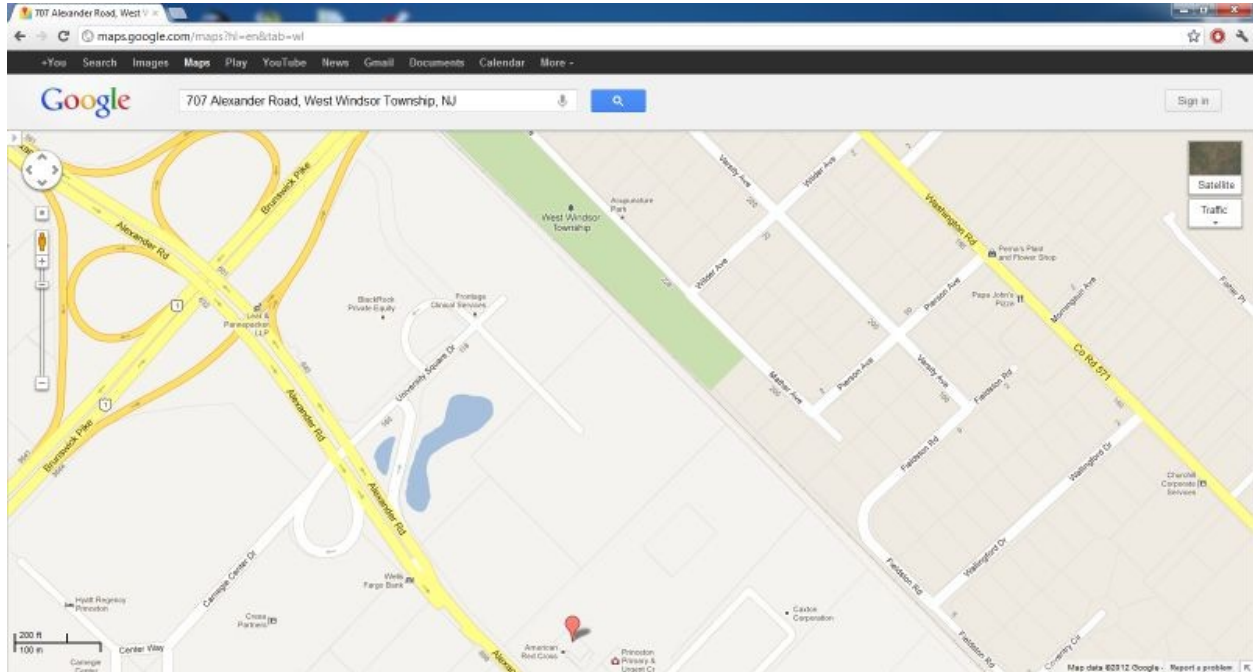

DSRC Field Day site

The address is 707 Alexander Rd. Princeton, NJ 08540

Here is a map of the area.

The red balloon indicates the Red Cross building.

David Sarnoff Radio Club Field Day Location:

American Red Cross
707 Alexander Rd
Princeton, NJ 08540

Driving Directions:

From US 1 North: Take the Alexander Road exit toward Princeton/Princeton Junction. Turn right onto Alexander road. In 0.3 miles turn left into the driveway at the green "707 Alexander Road" sign. Take the driveway back around the front building and then continue through the next parking lot beside the back building and you should see tents and antennae (?) in the back lawn area. Or follow small signs that say DSRC and/or Field Day.

From US 1 South: Take the Alexander Road East exit toward Princeton Junction. Merge onto Alexander road. In 0.4 miles turn left into the driveway at the green "707 Alexander Road" sign. Follow instructions above as to location of the radio operations.

Below is a satellite view

The exchange between RT 1 and Alexander Rd is in the upper left corner.

This is the entrance to 707 Alexander Rd.

This is the view as you enter the property from Alexander Rd.

Below is the general layout.
Our area is at the rear of the property.
The red line shows how to get there